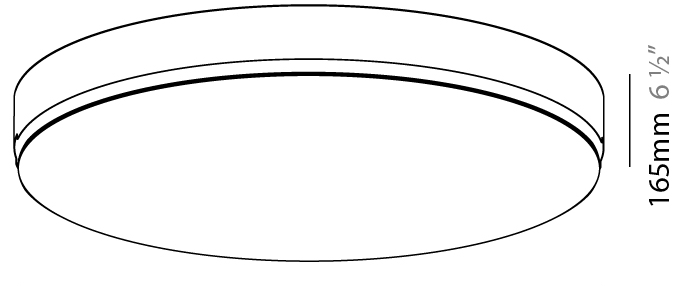

GENERAL

Series: Sign
Brand: Prolicht
Division: Architectural
Mounting Type: Trimless
Mounting Location: Ceiling
Subcategory: Ambient

PHYSICAL

Shape: Round
Diameter (mm): 630
Diameter (in): 24 13/16
Height (mm): 165
Height (in): 6 1/2
Light Distribution: Direct
Weight (kg): 8.3
Weight (lbs): 18.298
Diffuser: PMMA - Opal
Fixture Material: Extruded Aluminum / Steel
Cut-out Measurements: 655mm / 25 13/16"
Upon Request: Unique Sizes Unique Ceiling Thickness Unique Mounting Depth Spot Inserts

ELECTRICAL

Lamp Type: LED (Zhaga Standard)
Input Wattage (W): 66.5
Total Output Wattage (W): 57
Dimming: [Tri-Mode (Non-Dimming and Phase Dimming (120Vac only) and 0-10V Dimming)](#)
Driver Included: Yes
Driver Location: Integrated
Driver Type: Constant Current - Universal
Driver Class: Class 2
Input Voltage (V): 120 - 277
Constant Current (MA): 500

LED

[Color Temperature (°K): 2700 / 3000 / 3500 / 4000](#)
Max. Delivered Lumen (lm): 5535 / 6194 / 6358 / 6594
Nominal Lumen (lm): 7410 / 8292 / 8512 / 8828
CRI: >80 CRI
Efficiency (%): 65% (5mm Perspex)|74%
Lamp Life (hrs): 50000
Upon Request: RGB-W Tunable White Special Color Temperature CRI90

OPTICAL

RATINGS AND CERTIFICATIONS

Certified By: Certified for North American Standards
IP rating: IP20

Ø 630mm 24 13/16"

165mm 6 1/2"